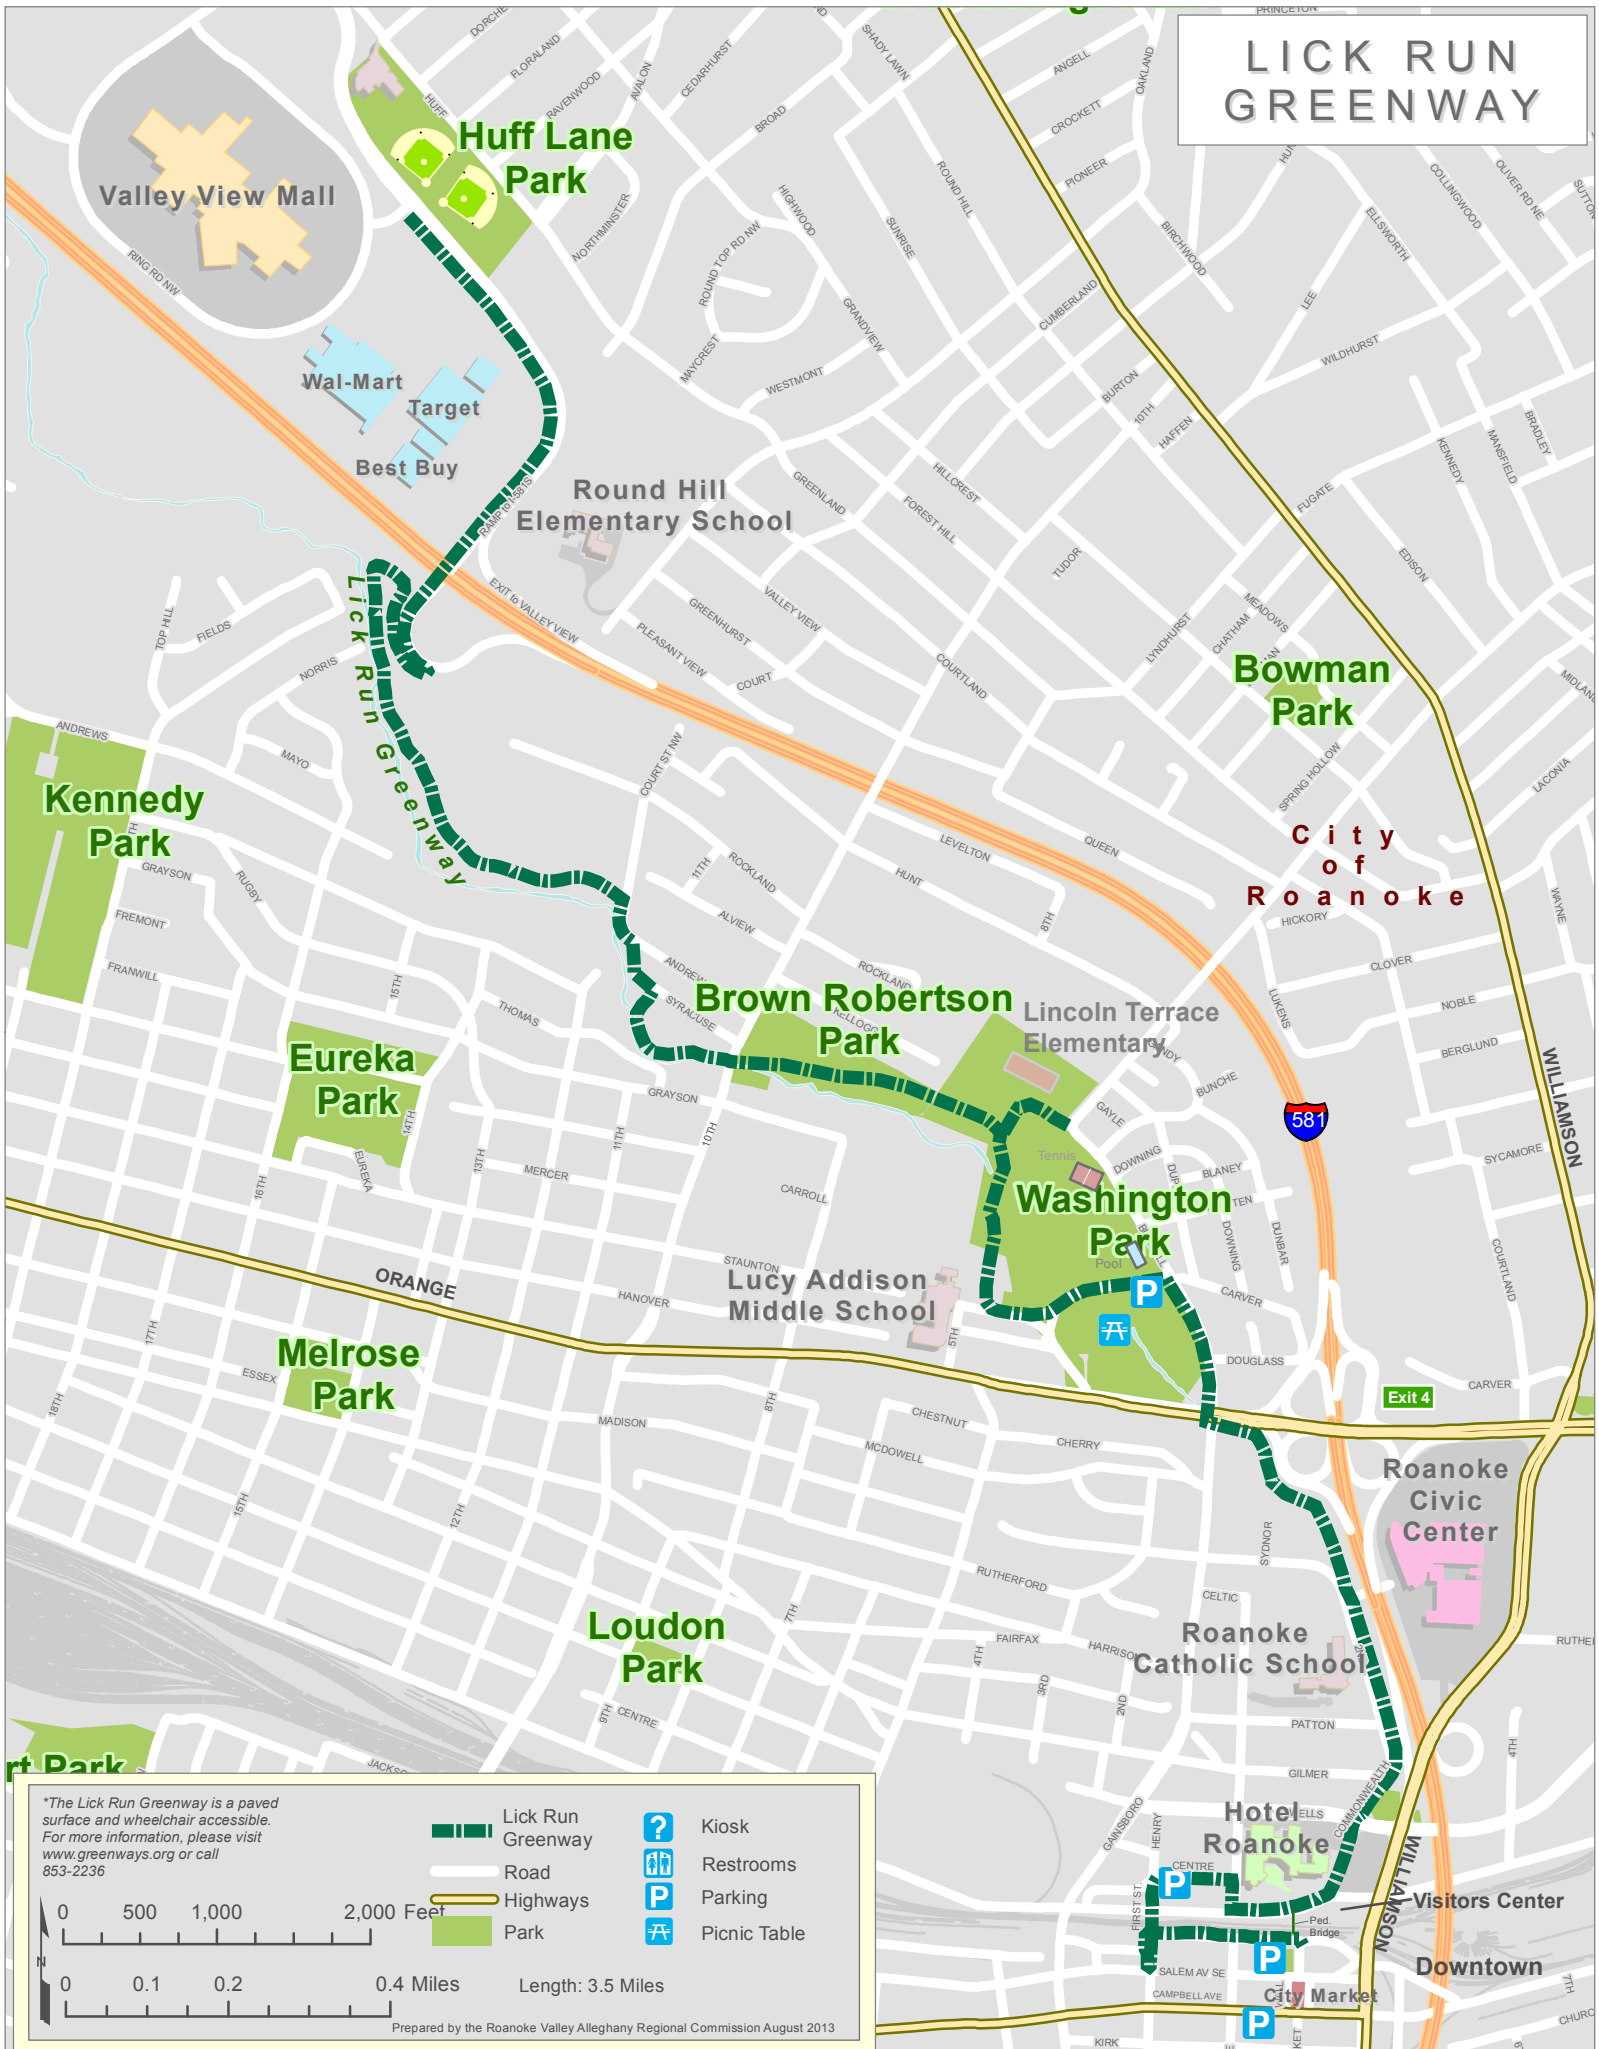

LICK RUN GREENWAY

*The Lick Run Greenway is a paved surface and wheelchair accessible. For more information, please visit www.greenways.org or call 853-2236

-  Lick Run Greenway
-  Road
-  Highways
-  Park
-  Kiosk
-  Restrooms
-  Parking
-  Picnic Table

Length: 3.5 Miles

Prepared by the Roanoke Valley Alleghany Regional Commission August 2013