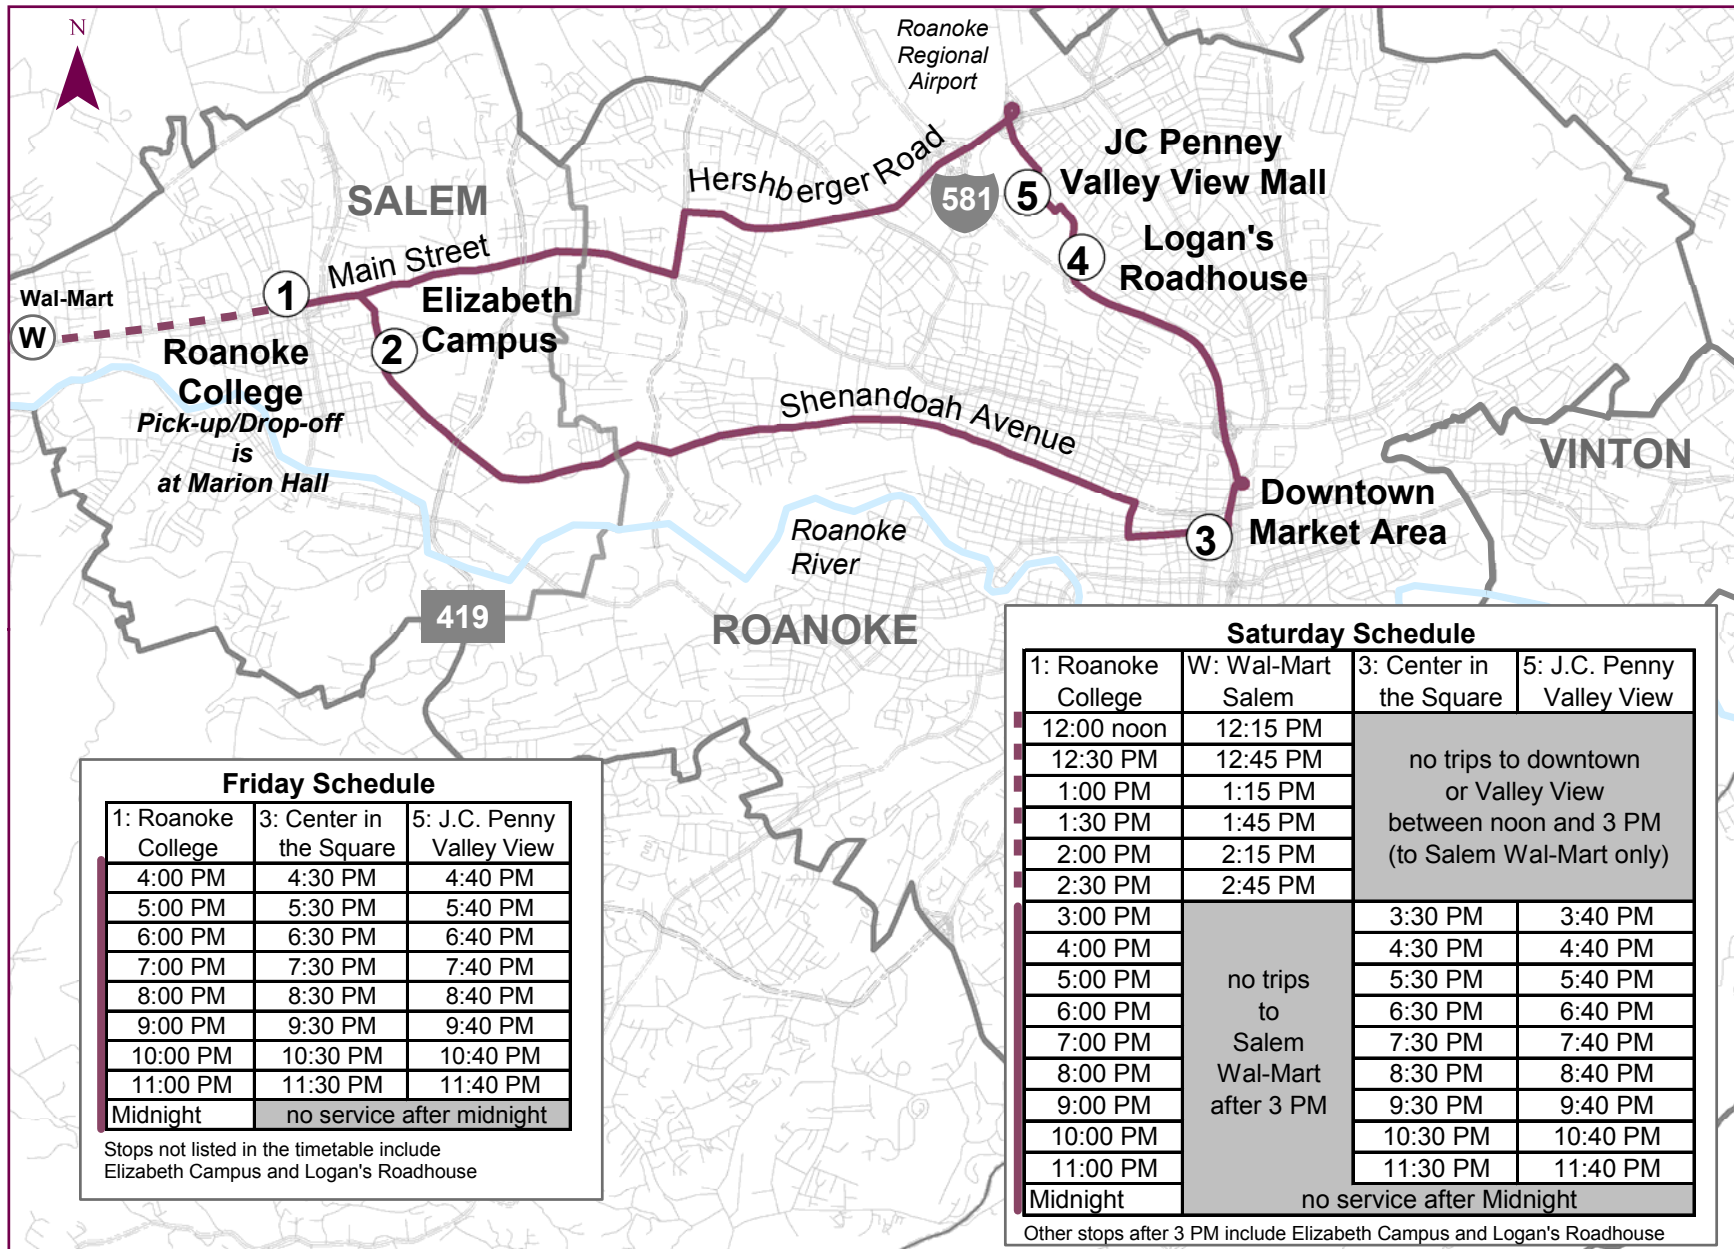

THE MAROON EXPRESS

Friday Schedule

1: Roanoke College	3: Center in the Square	5: J.C. Penny Valley View
4:00 PM	4:30 PM	4:40 PM
5:00 PM	5:30 PM	5:40 PM
6:00 PM	6:30 PM	6:40 PM
7:00 PM	7:30 PM	7:40 PM
8:00 PM	8:30 PM	8:40 PM
9:00 PM	9:30 PM	9:40 PM
10:00 PM	10:30 PM	10:40 PM
11:00 PM	11:30 PM	11:40 PM
Midnight	no service after midnight	

Stops not listed in the timetable include Elizabeth Campus and Logan's Roadhouse

Saturday Schedule

1: Roanoke College	W: Wal-Mart Salem	3: Center in the Square	5: J.C. Penny Valley View
12:00 noon	12:15 PM	no trips to downtown or Valley View between noon and 3 PM (to Salem Wal-Mart only)	
12:30 PM	12:45 PM		
1:00 PM	1:15 PM		
1:30 PM	1:45 PM		
2:00 PM	2:15 PM		
2:30 PM	2:45 PM		
3:00 PM	no trips to Salem Wal-Mart after 3 PM	3:30 PM	3:40 PM
4:00 PM		4:30 PM	4:40 PM
5:00 PM		5:30 PM	5:40 PM
6:00 PM		6:30 PM	6:40 PM
7:00 PM		7:30 PM	7:40 PM
8:00 PM		8:30 PM	8:40 PM
9:00 PM		9:30 PM	9:40 PM
10:00 PM		10:30 PM	10:40 PM
11:00 PM		11:30 PM	11:40 PM
Midnight		no service after Midnight	

Other stops after 3 PM include Elizabeth Campus and Logan's Roadhouse