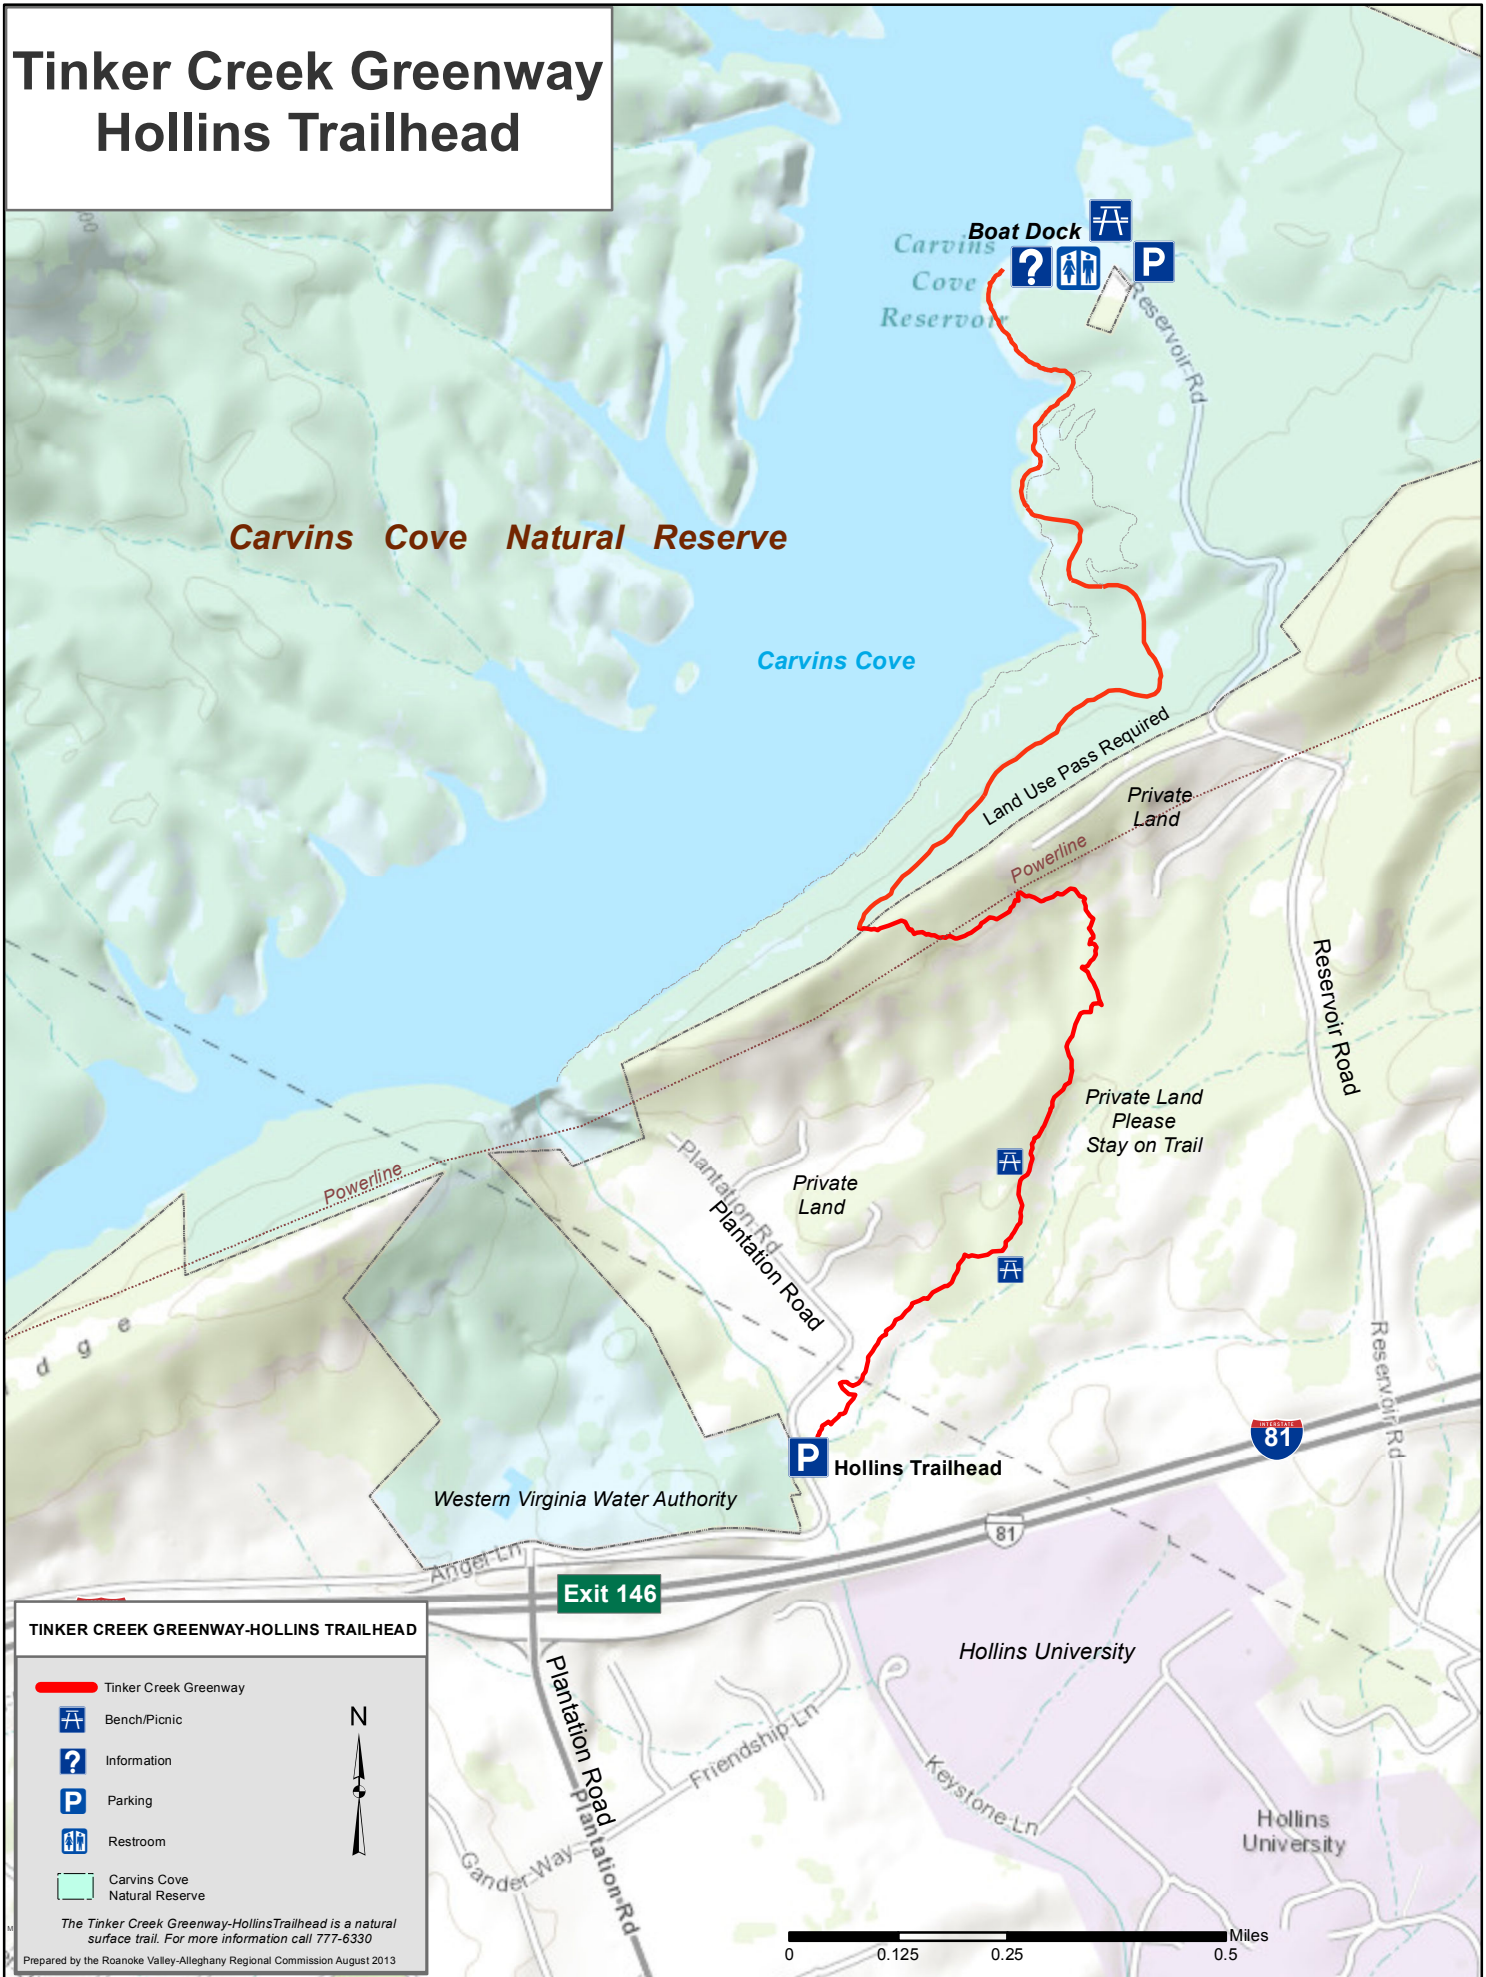

Tinker Creek Greenway Hollins Trailhead

TINKER CREEK GREENWAY-HOLLINS TRAILHEAD

- Tinker Creek Greenway
- Bench/Picnic
- Information
- Parking
- Restroom
- Carvins Cove Natural Reserve