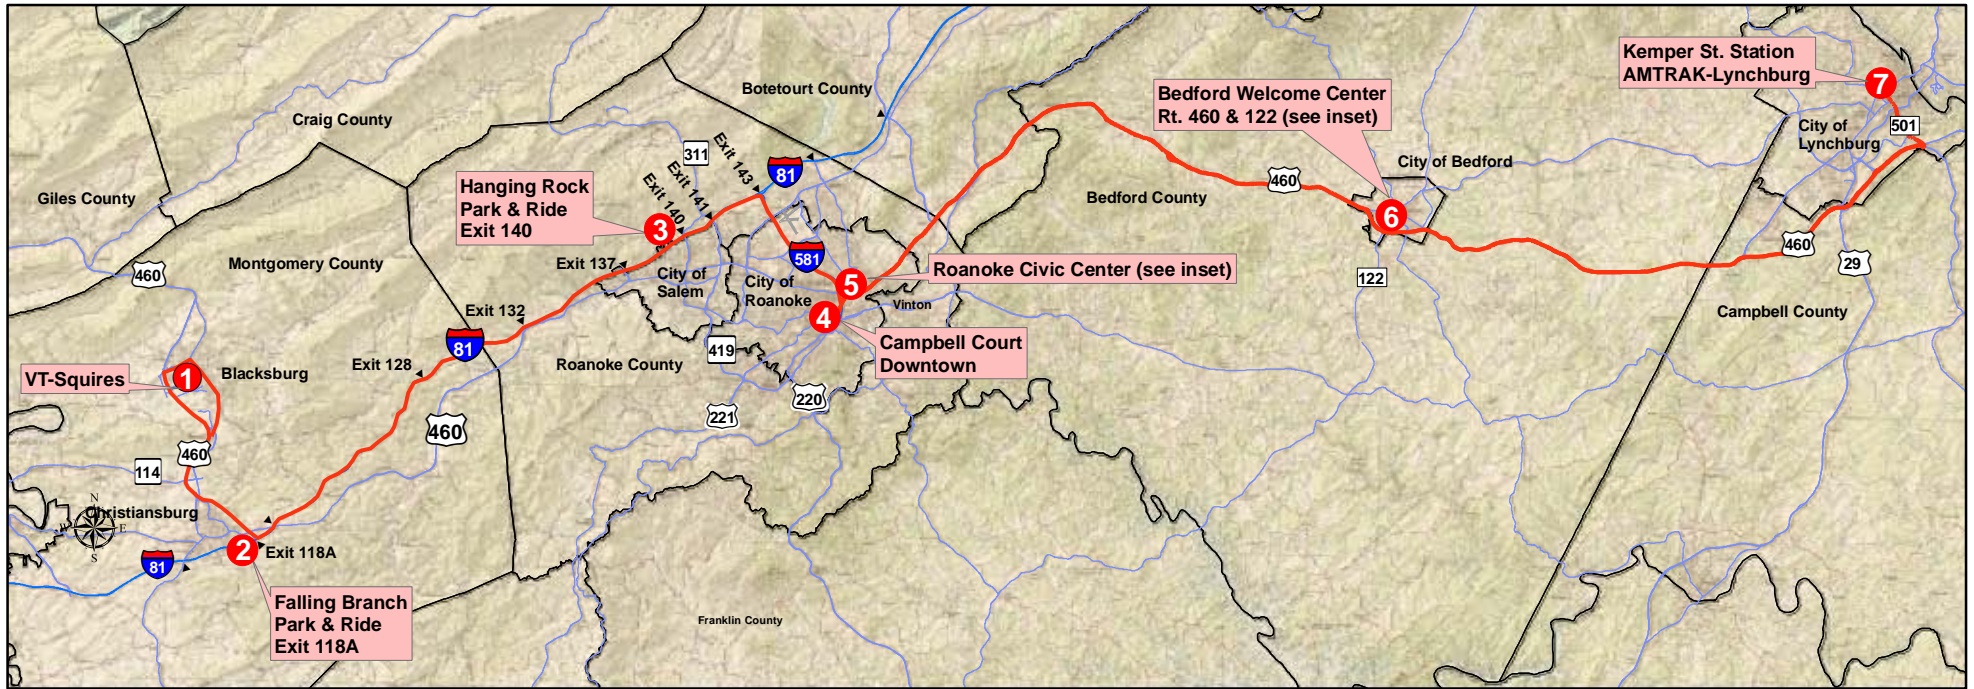

# THE SMART WAY CONNECTOR

- 1** Virginia Tech-Squires Student Center
- 2** Falling Branch Park & Ride-Exit 118 A
- 3** Hanging Rock Park & Ride-Exit 140
- 4** Campbell Court-Downtown Roanoke
- 5** Roanoke Civic Center (see inset)
- 6** Bedford Welcome Center (see inset)
- 7** Kemper Street Station-Lynchburg AMTRAK

## THE SMART WAY CONNECTOR SCHEDULE

Blacksburg to Lynchburg													AMTRAK		
Arrive Squires Virginia Tech	Depart Squires Virginia Tech	Arrive Park & Ride Exit 118A	Depart Park & Ride Exit 118A	Arrive Park & Ride Exit 140	Depart Park & Ride Exit 140	Arrive Campbell Court-Downtown Roanoke	Depart Campbell Court-Downtown Roanoke	Arrive Roanoke Civic Center	Depart Roanoke Civic Center	Arrive Bedford Welcome Center	Depart Bedford Welcome Center	Arrive Kemper St. Station Lynchburg	#156 or #176 Train Departure	#147 or #171 Train Arrival	
M-Thurs. Morning	no service		no service		no service		no service		5:45 AM	5:50 AM	6:35 AM	6:40 AM	7:15 AM	7:38 AM	-
M-Thurs. Evening	no service		no service		no service		no service		7:25 PM	7:30 PM	8:15 PM	8:20 PM	8:55 PM	-	8:36 PM
Friday Morning #1	4:30 AM	4:32 AM	4:45 AM	4:48 AM	5:15 AM	5:20 AM	5:35AM*	5:38 AM	5:43 AM	5:50 AM	6:30 AM	6:35 AM	7:10 AM	7:38 AM	-
Friday Morning #2**	10:05 AM	10:10 AM	10:25 AM	10:30 AM	11:00 AM	11:05 AM	11:25 AM**	no service		no service		-	-	-	-
Friday Evening	Connect With Smart Way							7:20 PM	7:25 PM	7:30 PM	8:15 PM	8:20 PM	8:55 PM	-	8:36 PM
Saturday Morning	6:25 AM	6:30 AM	6:45 AM	6:50 AM	7:25 AM	7:30 AM	7:45 AM	7:50 AM	7:55 AM	8:00 AM	8:45 AM	8:50 AM	9:25 AM	9:59 AM	-
Saturday Evening	4:45 PM	4:50 PM	5:05 PM	5:10 PM	5:40 PM	5:45 PM	6:00 PM	6:05 PM	6:10 PM	6:15 PM	7:00 PM	7:05 PM	7:40 PM	-	7:39 PM
Sunday Morning	6:35 AM	6:40 AM	6:55 AM	7:00 AM	7:35 AM	7:40 AM	no stop		7:55 AM	8:00 AM	8:45 AM	8:50 AM	9:25 AM	9:59 AM	-
Sunday Evening	5:55 PM	6:00 PM	6:15 AM	6:20 PM	6:45 PM	6:50 PM	no stop		7:05 PM	7:10 PM	7:50 PM	7:55 PM	8:30 PM	-	8:29 PM