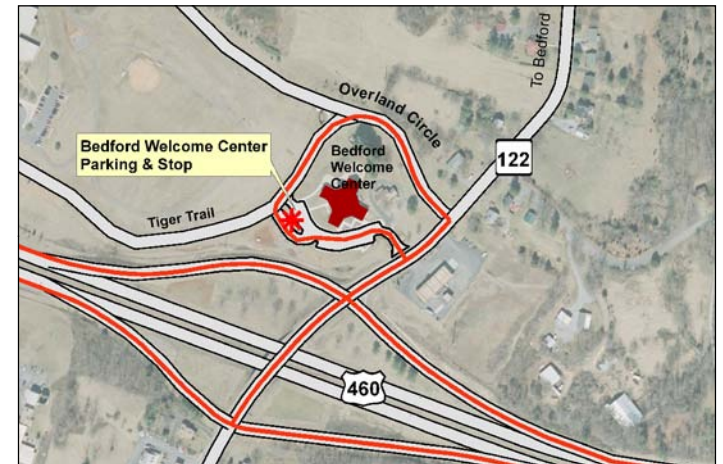

# THE SMART WAY CONNECTOR

- 1** Virginia Tech-Squires Student Center
- 2** Falling Branch Park & Ride-Exit 118 A
- 3** Hanging Rock Park & Ride-Exit 140
- 4** Campbell Court-Downtown Roanoke
- 5** Roanoke Civic Center (see inset)
- 6** Bedford Welcome Center (see inset)
- 7** Kemper Street Station-Lynchburg AMTRAK

## THE SMART WAY CONNECTOR SCHEDULE

Blacksburg to Lynchburg													AMTRAK		
Arrive Squires Virginia Tech	Depart Squires Virginia Tech	Arrive Park & Ride Exit 118A	Depart Park & Ride Exit 118A	Arrive Park & Ride Exit 140	Depart Park & Ride Exit 140	Arrive Campbell Court-Downtown Roanoke	Depart Campbell Court-Downtown Roanoke	Arrive Roanoke Civic Center	Depart Roanoke Civic Center	Arrive Bedford Welcome Center	Depart Bedford Welcome Center	Arrive Kemper St. Station Lynchburg	#156 or #176 Train Departure	#147 or #171 Train Arrival	
M-Thurs. Morning	no service		no service		no service		no service		5:45 AM	5:50 AM	6:35 AM	6:40 AM	7:15 AM	7:38 AM	-
M-Thurs. Evening	no service		no service		no service		no service		7:25 PM	7:30 PM	8:15 PM	8:20 PM	8:55 PM	-	8:36 PM
Friday Morning #1	4:30 AM	4:32 AM	4:45 AM	4:48 AM	5:15 AM	5:20 AM	5:35AM*	5:38 AM	5:43 AM	5:50 AM	6:30 AM	6:35 AM	7:10 AM	7:38 AM	-
Friday Morning #2**	10:05 AM	10:10 AM	10:25 AM	10:30 AM	11:00 AM	11:05 AM	11:25 AM**	no service		no service		-	-	-	-
Friday Evening	Connect With Smart Way							7:20 PM	7:25 PM	7:30 PM	8:15 PM	8:20 PM	8:55 PM	-	8:36 PM
Saturday Morning	6:25 AM	6:30 AM	6:45 AM	6:50 AM	7:25 AM	7:30 AM	7:45 AM	7:50 AM	7:55 AM	8:00 AM	8:45 AM	8:50 AM	9:25 AM	9:59 AM	-
Saturday Evening	4:45 PM	4:50 PM	5:05 PM	5:10 PM	5:40 PM	5:45 PM	6:00 PM	6:05 PM	6:10 PM	6:15 PM	7:00 PM	7:05 PM	7:40 PM	-	7:39 PM
Sunday Morning	6:35 AM	6:40 AM	6:55 AM	7:00 AM	7:35 AM	7:40 AM	no stop		7:55 AM	8:00 AM	8:45 AM	8:50 AM	9:25 AM	9:59 AM	-
Sunday Evening	5:55 PM	6:00 PM	6:15 AM	6:20 PM	6:45 PM	6:50 PM	no stop		7:05 PM	7:10 PM	7:50 PM	7:55 PM	8:30 PM	-	8:29 PM